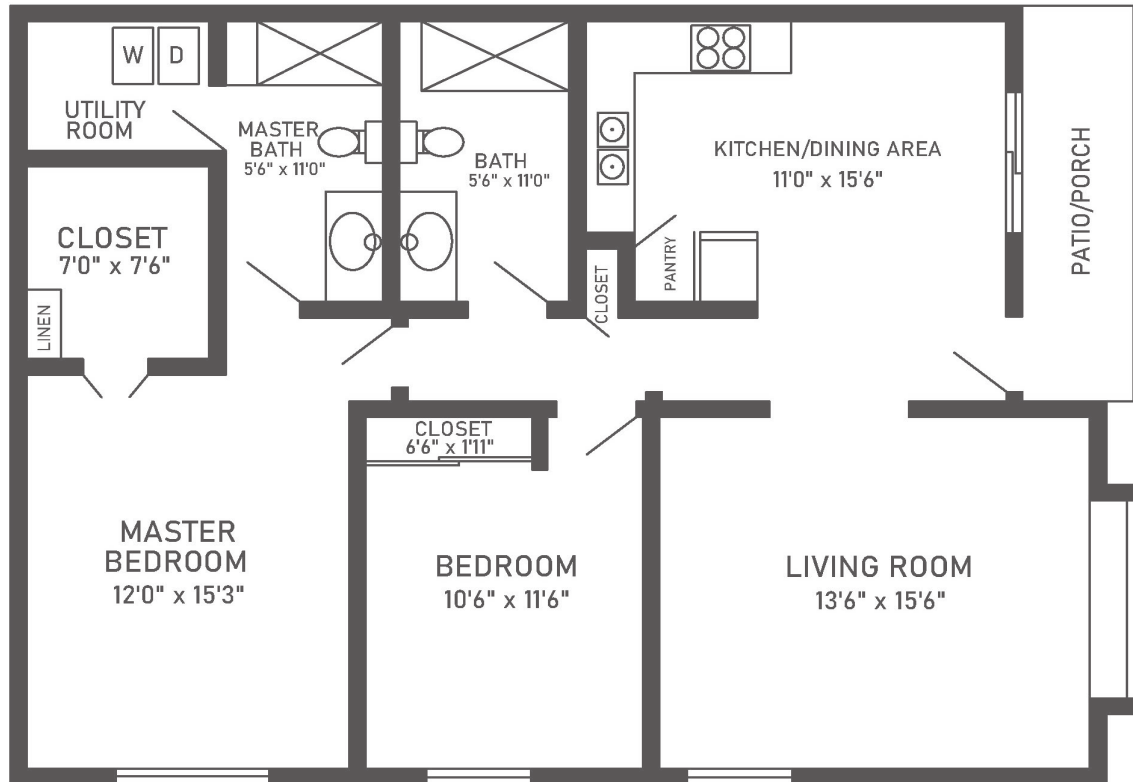

Cottage

Two-Bedroom, Two-Bath

1,100 sq. ft.

Dimensions are approximate.

700 West Fabyan Parkway, Batavia, IL 60510 (630) 879-4100 CovLivingHolmstad.org

Covenant Living Communities & Services is a ministry of the Evangelical Covenant Church and does not discriminate pursuant to the federal Fair Housing Act. All faiths and beliefs are welcome.