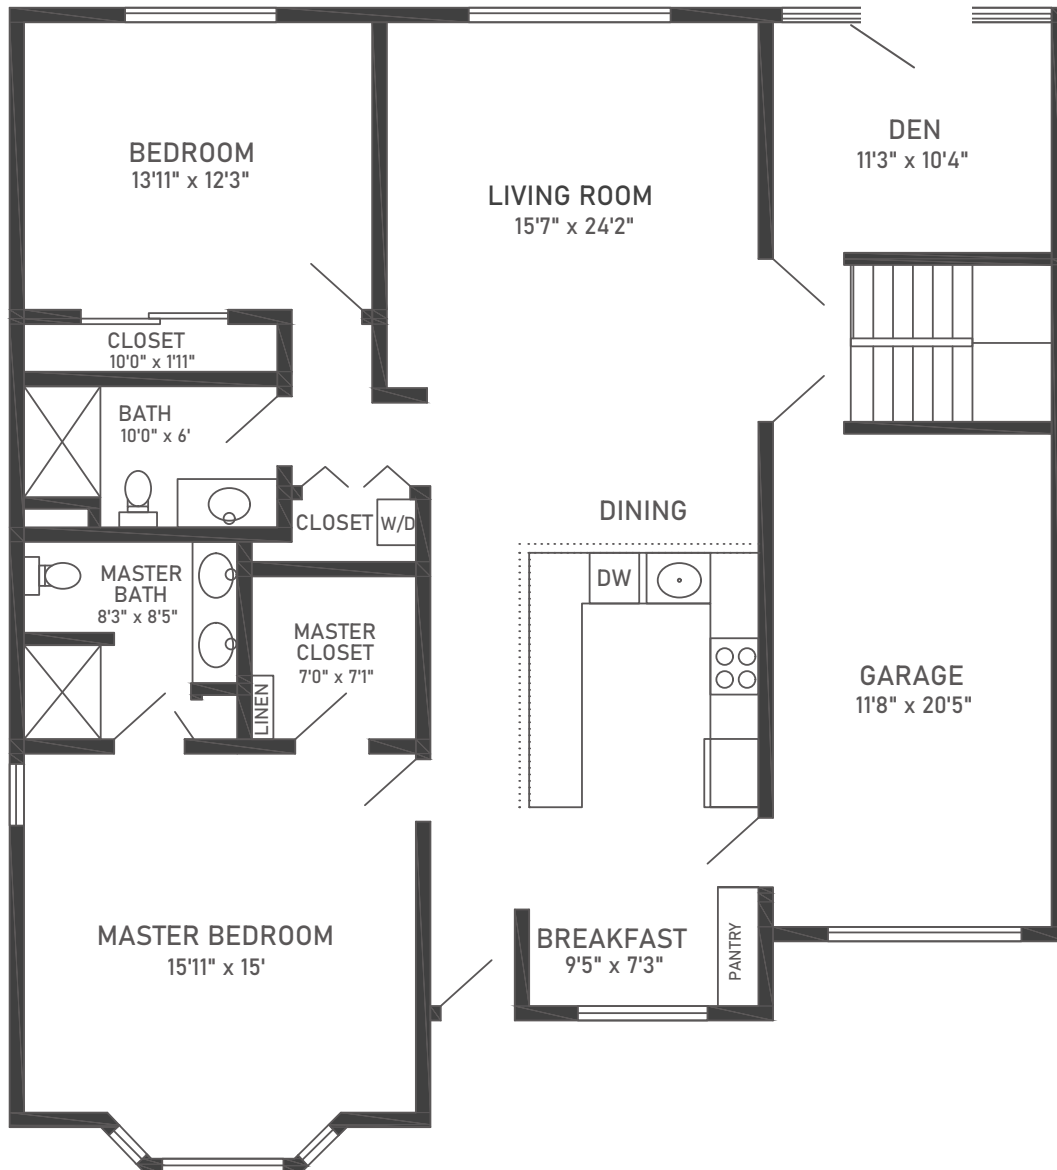

Duplex - B
Two-Bedroom, Two-Bath

1,560 sq. ft.

Dimensions are approximate.

700 West Fabyan Parkway, Batavia, IL 60510 (630) 879-4100 CovLivingHolmstad.org

Covenant Living Communities & Services is a ministry of the Evangelical Covenant Church and does not discriminate pursuant to the federal Fair Housing Act. All faiths and beliefs are welcome.