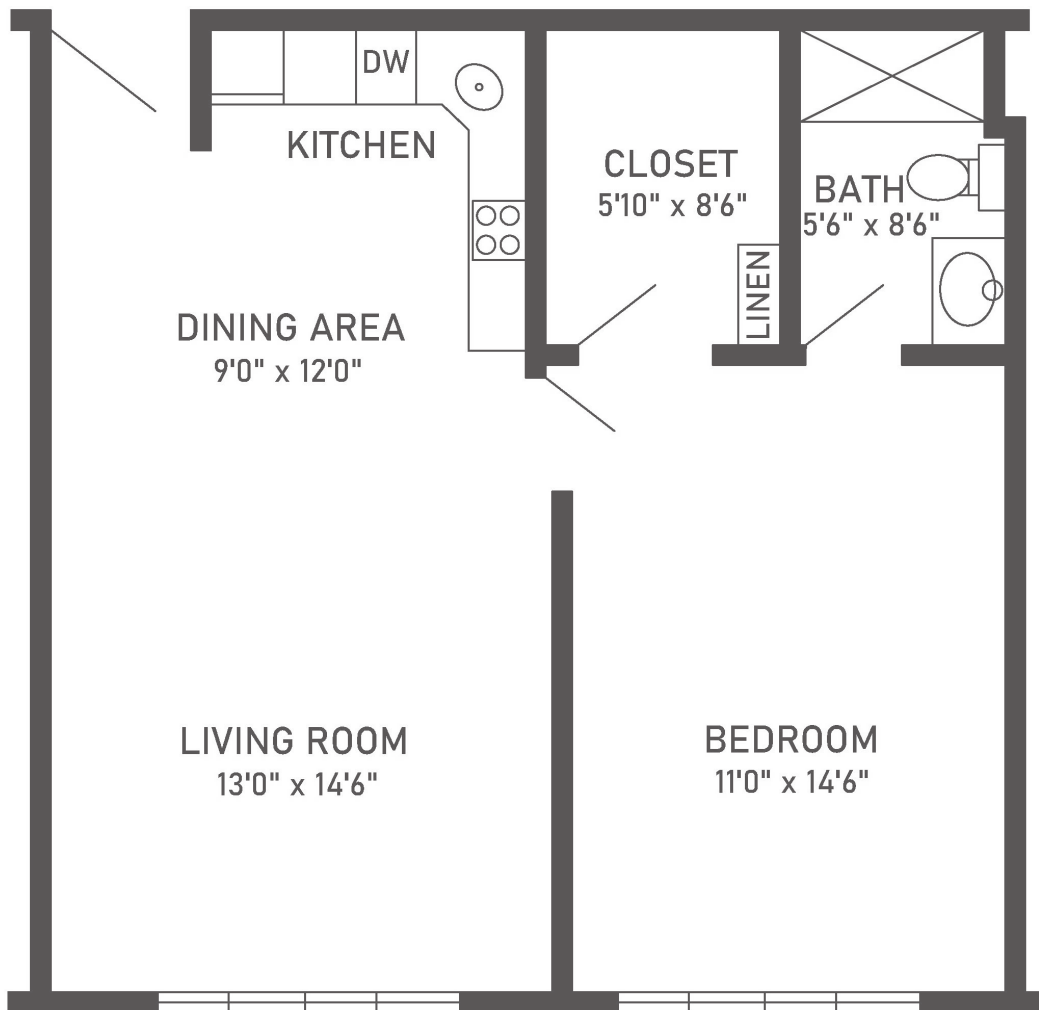

Buildings D & E
One-Bedroom, One-Bath

610 sq. ft.

Dimensions are approximate.

700 West Fabyan Parkway, Batavia, IL 60510 (630) 879-4100 CovLivingHolmstad.org

Covenant Living Communities & Services is a ministry of the Evangelical Covenant Church and does not discriminate pursuant to the federal Fair Housing Act. All faiths and beliefs are welcome.